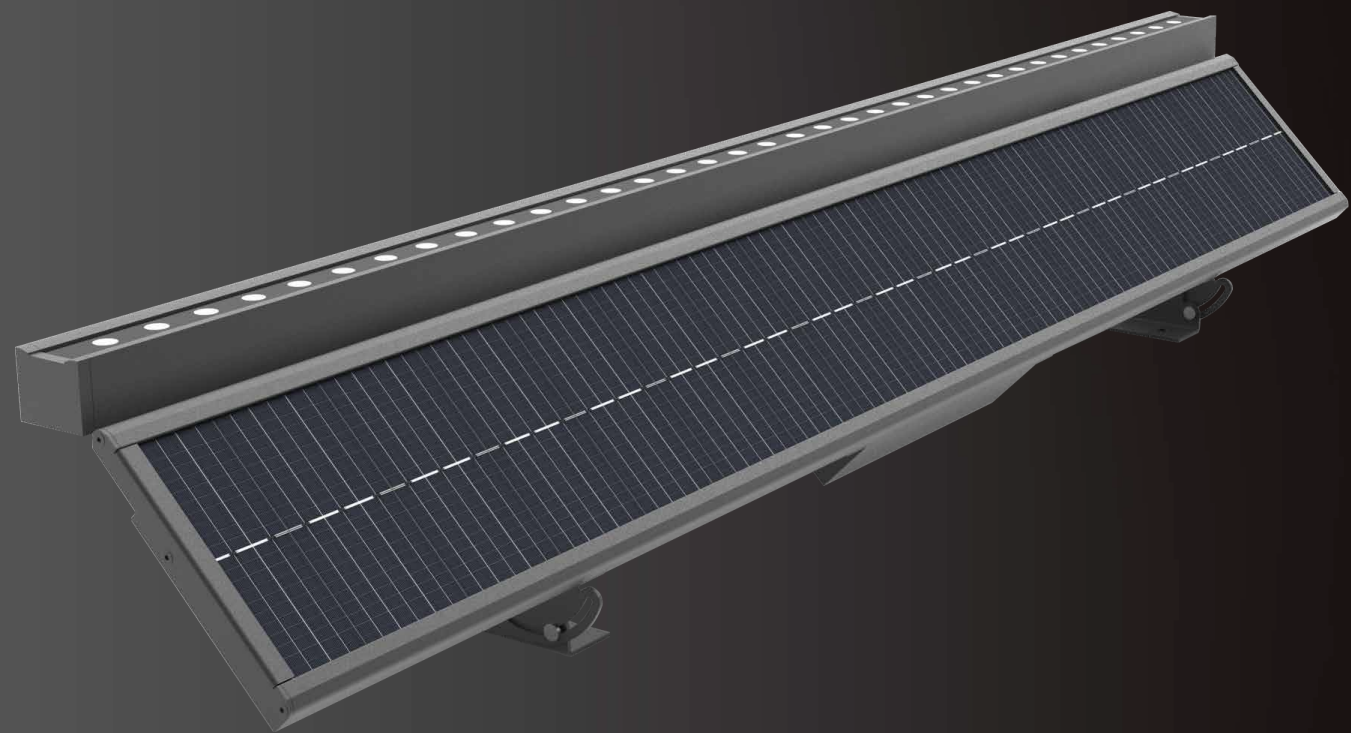

ST-Lightning Adjustable Angle Wall Wash Light

-Illuminating Paths with Sustainable Elegance

shineto[®]

Jiaxing Shinetoo Lighting Co.,Ltd

Add:No.258, Xingchang Road, Xincheng Town, Xiuzhou District,
Jiaxing, Zhejiang, China 314015

Tel : +86-573-8350-0001 Fax : +86-573-8350-0005
Mobile : +86-138-1878-3129

Email:Sales@stledlights.com
www.stledlights.com

SHINETOO

ST-Lightning Adjustable Angle Wall Wash Light

The lamp bead can be rotated 180°

Finish Color Codes

-01	-02	-03	-05	-06
Black	Dark Grey	White	Matt Silver	Bronze
RAL 9011	RAL 7043	RAL 9003	RAL 9006	RAL 6014

SPECIFICATIONS

	Model Number	ST-Lightning-1
	Power Consumption	Preset 4w
	Battery Capacity	30AH 3.7V
	Solar Panel Power	Pmax 20W
	Working Mode	MAX>400LM
	Rainy Day	4-10 days
	Photometric Options	Wide / Middle / Narrow
	Color Temperature	2500-6500k
	IP&IK Protection	IP65 & IK10
	Housing Material	Aluminum 6063 + PC + Glass
	Housing Color	Bronze / Black
	Dimensions	L: 1000mm×W: 150mm×H: 50mm

Control scheme

Intelligent module optical control scheme

The power can be controlled remotely or manually
 Intelligent power reduction is a fixed parameter and cannot be adjusted
 For example, the sun goes down at 18:00