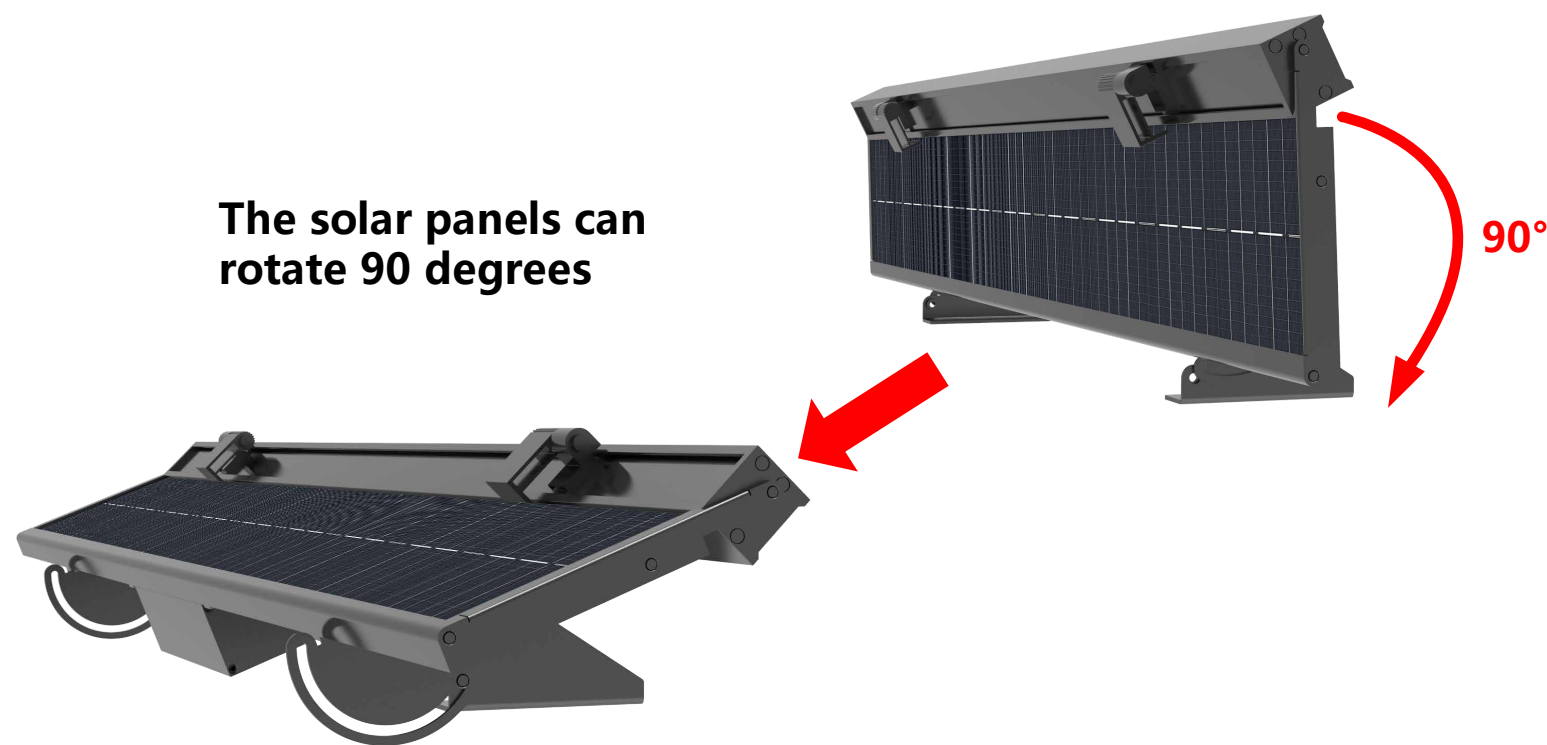

SHINETOO

ST-Lightning Adjustable Angle Wall Wash Light