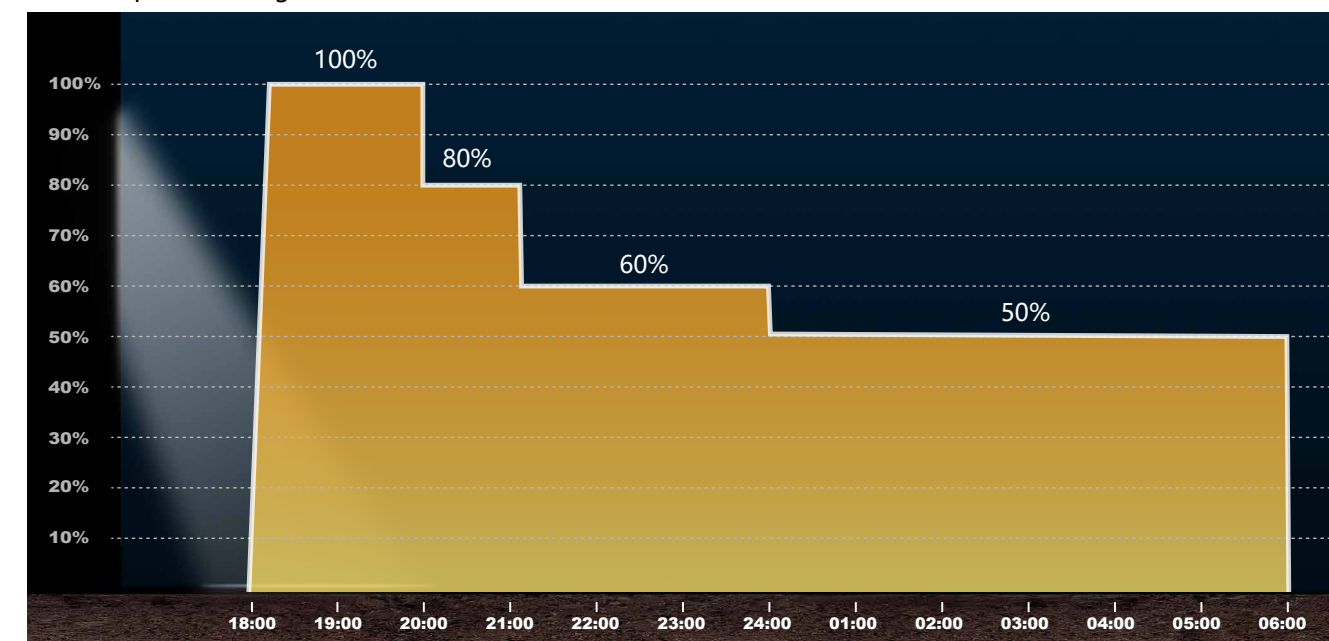

Finish Color Codes

-01	-02	-03	-05	-06
Black	Dark Grey	White	Matt Silver	Bronze
RAL 9011	RAL 7043	RAL 9003	RAL 9006	RAL 6014

SPECIFICATIONS

	Model Number	ST-Lightning-1
	Power Consumption	Preset 4w
	Battery Capacity	30AH 3.7V
	Solar Panel Power	Pmax 20W
	Working Mode	MAX>400LM
	Rainy Day	4-10 days
	Photometric Options	Wide / Middle / Narrow
	Color Temperature	2500-6500k
	IP&IK Protection	IP65 & IK10
	Housing Material	Aluminum 6063 + PC + Glass
	Housing Color	Bronze / Black
	Dimensions	L: 1000mm×W: 150mm×H: 50mm

Control scheme

Intelligent module optical control scheme

The power can be controlled remotely or manually
 Intelligent power reduction is a fixed parameter and cannot be adjusted
 For example, the sun goes down at 18:00