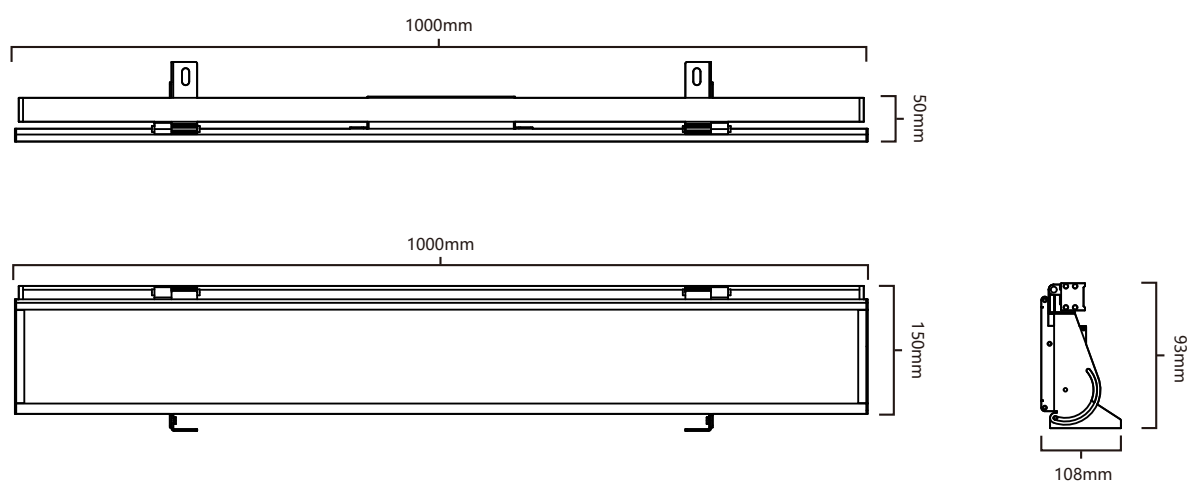

Finish Color Codes

-01	-02	-03	-05	-06
Black	Dark Grey	White	Matt Silver	Bronze
RAL 9011	RAL 7043	RAL 9003	RAL 9006	RAL 6014

SPECIFICATIONS

	Model Number	ST-Lightning-1
	Power Consumption	Preset 4w
	Battery Capacity	30AH 3.7V
	Solar Panel Power	Pmax 20W
	Working Mode	MAX>400LM
	Rainy Day	4-10 days
	Photometric Options	Wide / Middle / Narrow
	Color Temperature	2500-6500k
	IP&IK Protection	IP65 & IK10
	Housing Material	Aluminum 6063 + PC + Glass
	Housing Color	Bronze / Black
	Dimensions	L: 1000mm×W: 150mm×H: 50mm

Control scheme

Intelligent module optical control scheme

The power can be controlled remotely or manually
 Intelligent power reduction is a fixed parameter and cannot be adjusted
 For example, the sun goes down at 18:00

MPPT Optical control scheme

Intelligent power down adjustable.

DIMENSIONS

shineto[®]

Jiaying Shinetoo Lighting Co.,Ltd(China Factory)

Add:No.258, Xingchang Road, Xincheng Town, Xiuzhou District,
Jiaying, Zhejiang, China 314015
Tel : +86-573-8350-0001 Fax : +86-573-8350-0005
Mobile : +86-138-1878-3129
Email:Sales@stledlights.com