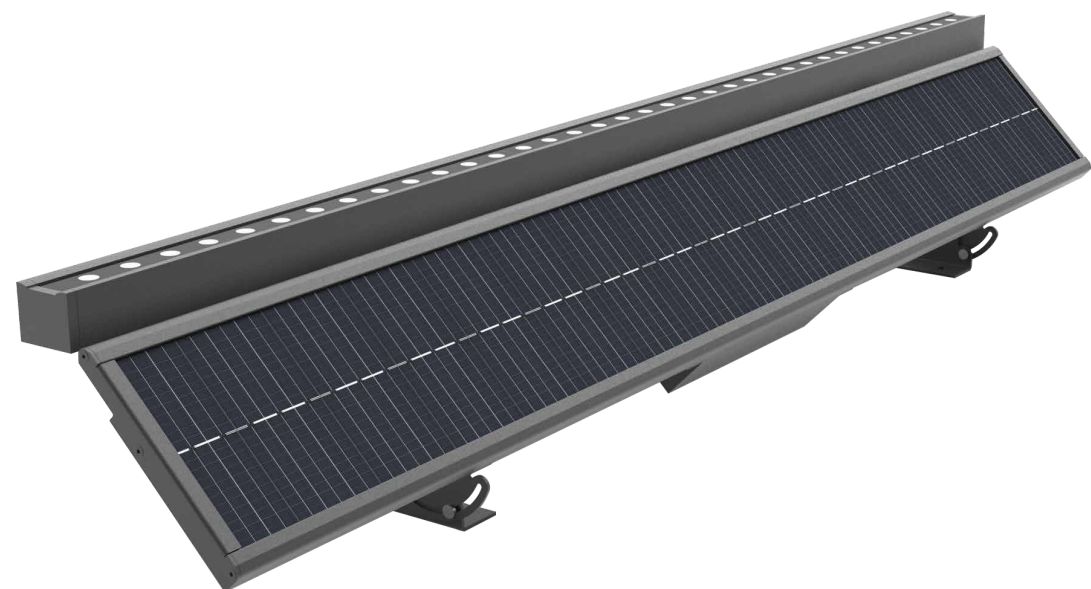

ST-Lightning Adjustable Angle Wall Wash Light

-Illuminating Paths with Sustainable Elegance

shineto[®]

Jiaxing Shinetoo Lighting Co.,Ltd

Add:No.258, Xingchang Road, Xincheng Town, Xiuzhou District,
Jiaxing, Zhejiang, China 314015

Tel : +86-573-8350-0001 Fax : +86-573-8350-0005
Mobile : +86-138-1878-3129

Email:Sales@stledlights.com
www.stledlights.com

SHINETOO

ST-Lightning Adjustable Angle Wall Wash Light

The lamp bead can be rotated 180°

Finish Color Codes

-01	-02	-03	-05	-06
Black	Dark Grey	White	Matt Silver	Bronze
RAL 9011	RAL 7043	RAL 9003	RAL 9006	RAL 6014

SPECIFICATIONS

	Model Number	ST-Lightning-1
	Power Consumption	Preset 4w
	Battery Capacity	30AH 3.7V
	Solar Panel Power	Pmax 20W
	Working Mode	MAX>400LM
	Rainy Day	4-10 days
	Photometric Options	Wide / Middle / Narrow
	Color Temperature	2500-6500k
	IP&IK Protection	IP65 & IK10
	Housing Material	Aluminum 6063 + PC + Glass
	Housing Color	Bronze / Black
	Dimensions	L: 1000mm×W: 150mm×H: 50mm

Control scheme

Intelligent module optical control scheme

The power can be controlled remotely or manually
 Intelligent power reduction is a fixed parameter and cannot be adjusted
 For example, the sun goes down at 18:00