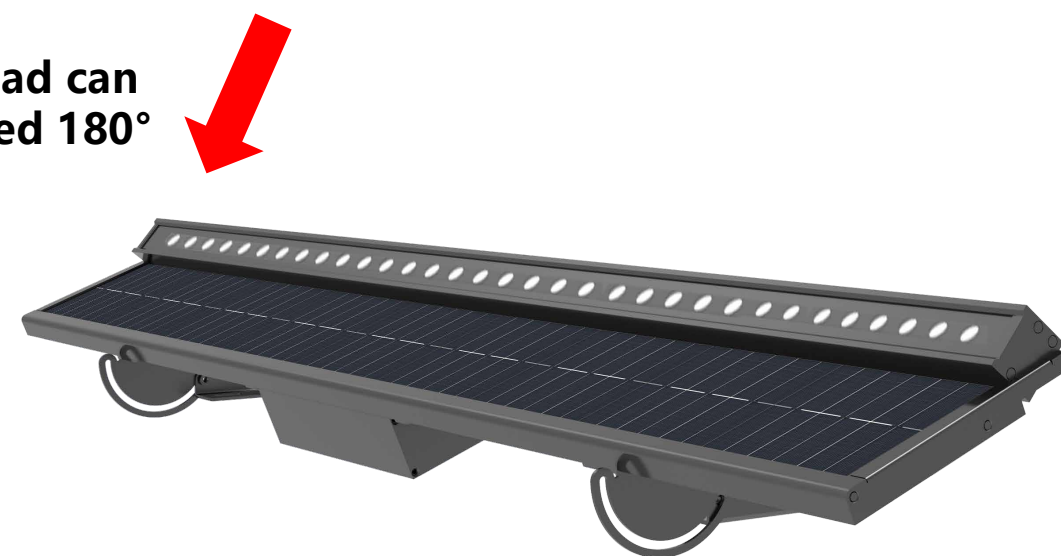

ST-Lightning Adjustable Angle Wall Wash Light

-Illuminating Paths with Sustainable Elegance

shineto[®]

Jiaxing Shinetoo Lighting Co.,Ltd

Add:No.258, Xingchang Road, Xincheng Town, Xiuzhou District,
Jiaxing, Zhejiang, China 314015

Tel : +86-573-8350-0001 Fax : +86-573-8350-0005
Mobile : +86-138-1878-3129

Email:Sales@stledlights.com
www.stledlights.com

SHINETOO

ST-Lightning Adjustable Angle Wall Wash Light

The lamp bead can be rotated 180°

Finish Color Codes

-01	-02	-03	-05	-06
Black	Dark Grey	White	Matt Silver	Bronze
RAL 9011	RAL 7043	RAL 9003	RAL 9006	RAL 6014

SPECIFICATIONS

	Model Number	ST-Lightning-1
	Power Consumption	Preset 4w
	Battery Capacity	30AH 3.7V
	Solar Panel Power	Pmax 20W
	Working Mode	MAX>400LM
	Rainy Day	4-10 days
	Photometric Options	Wide / Middle / Narrow
	Color Temperature	2500-6500k
	IP&IK Protection	IP65 & IK10
	Housing Material	Aluminum 6063 + PC + Glass
	Housing Color	Bronze / Black
	Dimensions	L: 1000mm×W: 150mm×H: 50mm

Control scheme

Intelligent module optical control scheme

The power can be controlled remotely or manually
 Intelligent power reduction is a fixed parameter and cannot be adjusted
 For example, the sun goes down at 18:00